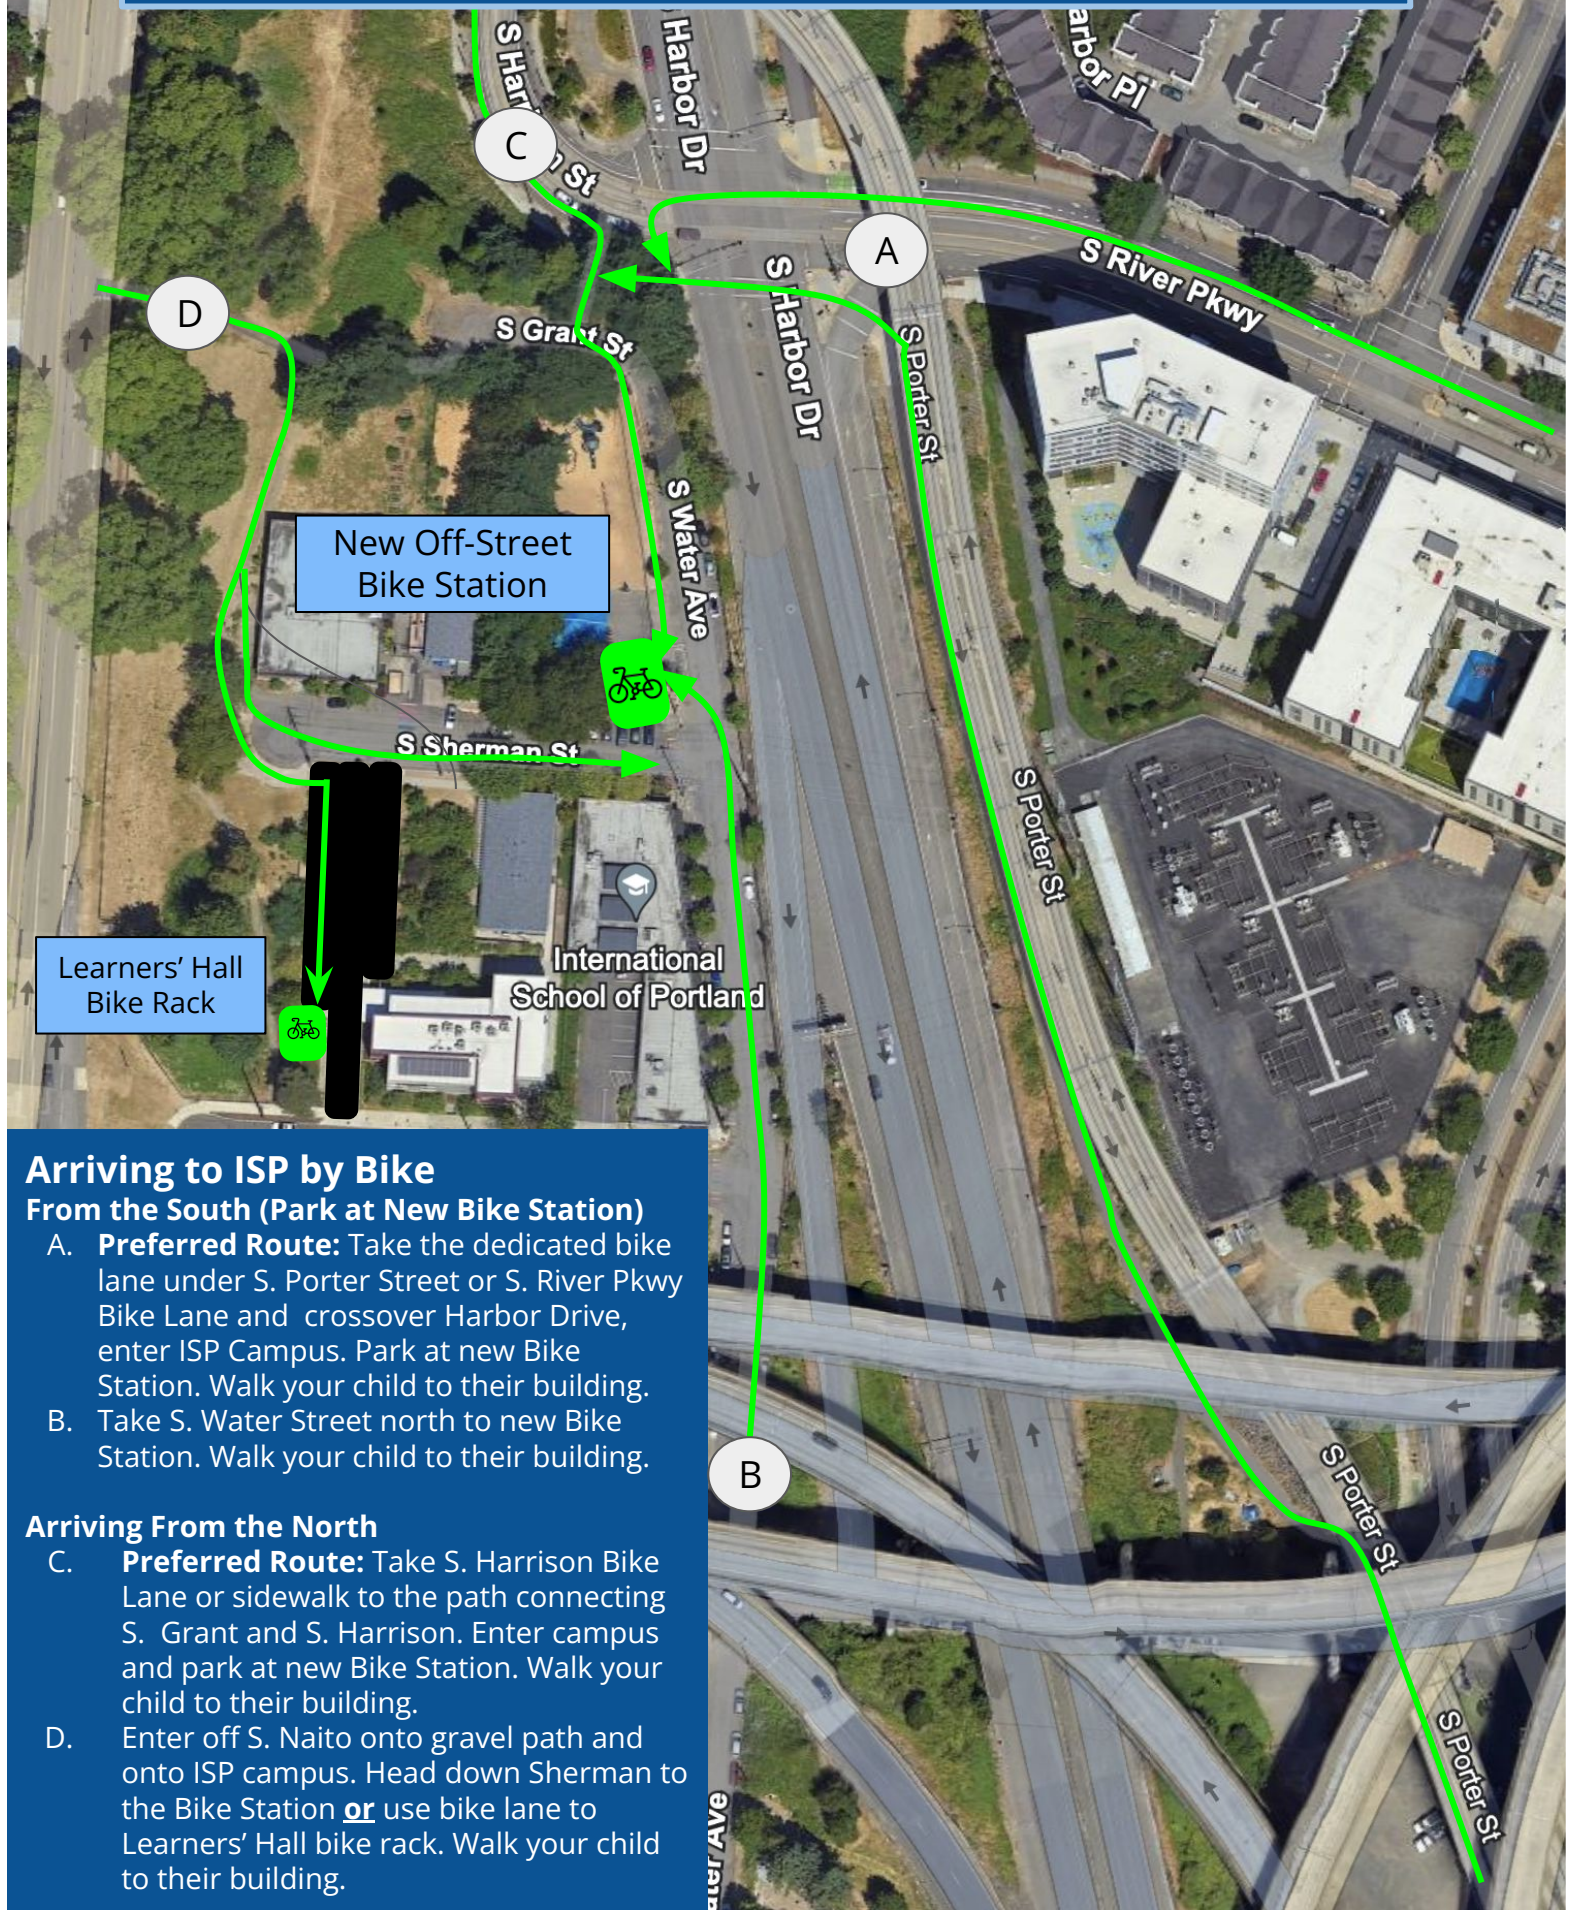

Arriving to ISP by Bike

New Off-Street
Bike Station

Learners' Hall
Bike Rack

International
School of Portland

Arriving to ISP by Bike

From the South (Park at New Bike Station)

- A. **Preferred Route:** Take the dedicated bike lane under S. Porter Street or S. River Pkwy Bike Lane and crossover Harbor Drive, enter ISP Campus. Park at new Bike Station. Walk your child to their building.
- B. Take S. Water Street north to new Bike Station. Walk your child to their building.

Arriving From the North

- C. **Preferred Route:** Take S. Harrison Bike Lane or sidewalk to the path connecting S. Grant and S. Harrison. Enter campus and park at new Bike Station. Walk your child to their building.
- D. Enter off S. Naito onto gravel path and onto ISP campus. Head down Sherman to the Bike Station **or** use bike lane to Learners' Hall bike rack. Walk your child to their building.

Leaving ISP by Bike

Leaving ISP by Bike

From Bike Station:

- A. **Preferred Route:** Head North towards Harrison Street.
- B. Take S. Water Street south off campus.

From Learners' Hall Bike Rack

- C. **Preferred Route:** Head north towards S. Sherman Street, turn right and head down S Sherman Street to S. Water Street. After the car director signals turn left to join **Preferred Route A** or turn right to join route B.
- D. Head North to the path west of Hilltop