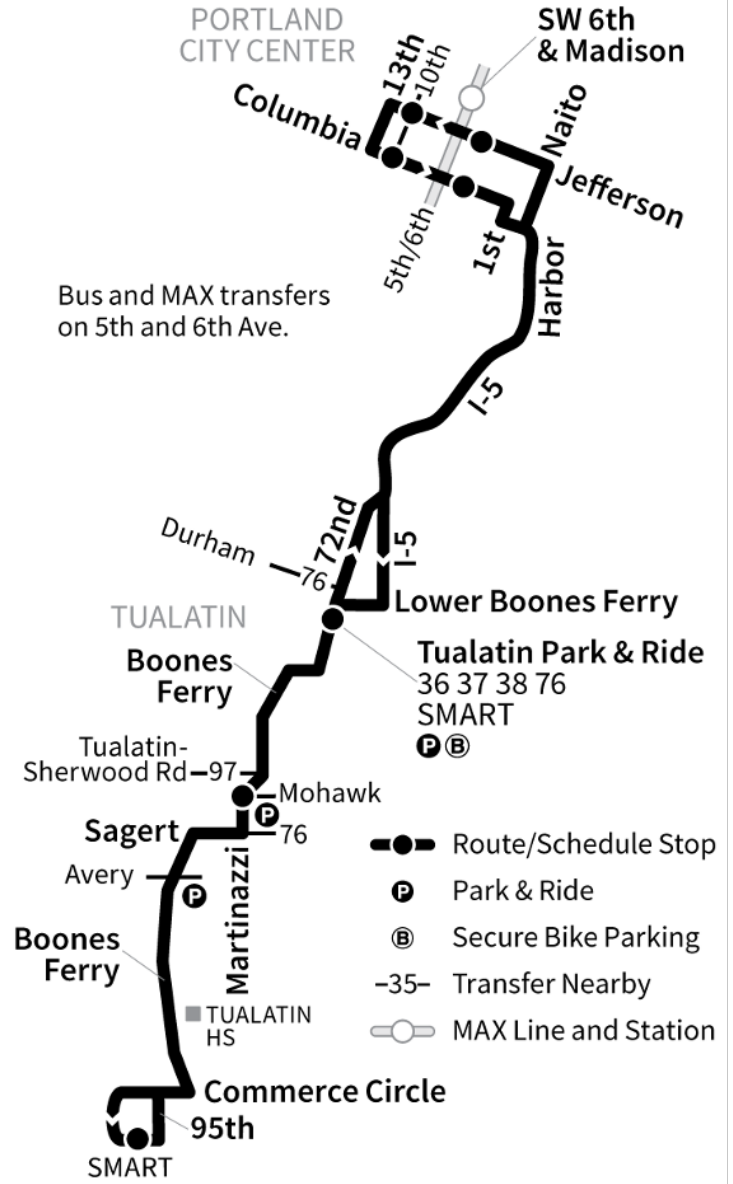

## Option 1:

Transit Type:

**96 Bus**

Stop Locations:

**S Harbor and River Pwky  
(northbound)**

**S Harbor and Harrison  
(southbound)**

Route Schedules:

**Northbound Route Schedule:**

[https://trimet.org/schedules/w/t1096\\_1.htm](https://trimet.org/schedules/w/t1096_1.htm)

**Southbound Route Schedule:**

<https://trimet.org/home/route/96>

**96 Bus Route Map**

## Option 2:

Transit Type:

**FX2 Rapid Transit Bus**

Stop Location:

**SW Lincoln and 1st**

## Option 4:

Transit Type:  
**Portland Streetcar Routes**  
**NS line, A loop, B loop**

Stop Location:  
**SW Harrison Street**

A Loop Schedule:

<https://portlandstreetcar.org/schedules/a-loop/clockwise/weekdays>