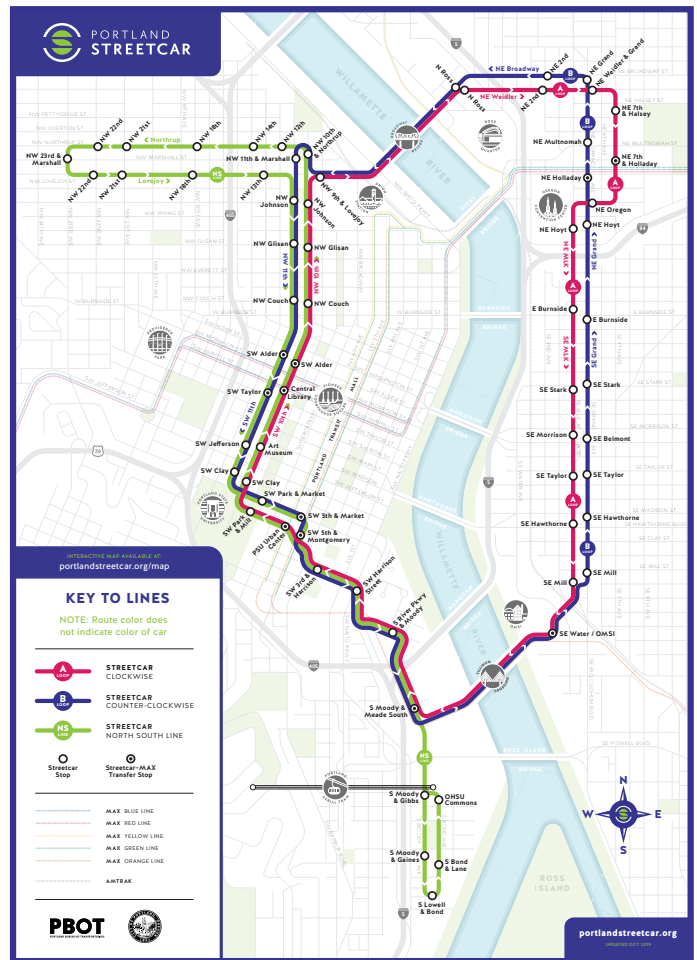

**FX2 Rapid Transit Bus Route Map**

## Option 4:

Transit Type:  
**Portland Streetcar Routes**  
**NS line, A loop, B loop**

Stop Location:  
**SW Harrison Street**

A Loop Schedule:

<https://portlandstreetcar.org/schedules/a-loop/clockwise/weekdays>

B Loop Schedule:

<https://portlandstreetcar.org/schedules/b-loop/counter-clockwise/weekdays>

NS Line Schedule:

Northbound:

<https://portlandstreetcar.org/schedules/ns-line/north/weekdays>

Southbound:

<https://portlandstreetcar.org/schedules/ns-line/south/weekdays>

**Portland Streetcar Route Map**